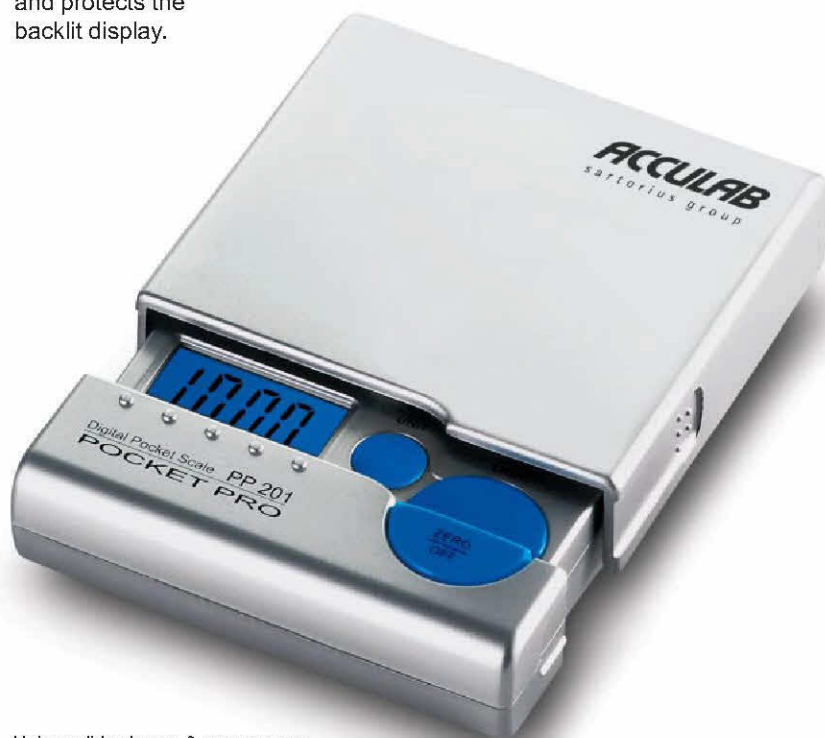

# ACCULAB

sartorius group

The Pocket Pro series from Acculab has been developed for portability, making these scales ideal for remote or "on the go" applications. They can also be used when space is a premium. Pocket Pro features 0.1g and 0.01g readability, ideal for sample preparation, test/calibration kits, quality control and special applications.

All models have a lightweight durable housing made of ABS plastic. The Pocket Pro's unique slide closure mechanism locks the weighing pan during transport and protects the backlit display.

### Product Description:

- Weight units; grams & ounces (model: PP-62 also features; carats & grains)
- Automatic energy saving mode
- Scale package includes; gift box, scale, calibration weight, one "AA" battery & weighing tray
- Concave platform for weighing round objects
- Simple 3-key operation

Unique slide closure & concave pan

Backlit LCD display

Included calibration weight

Removable weigh tray