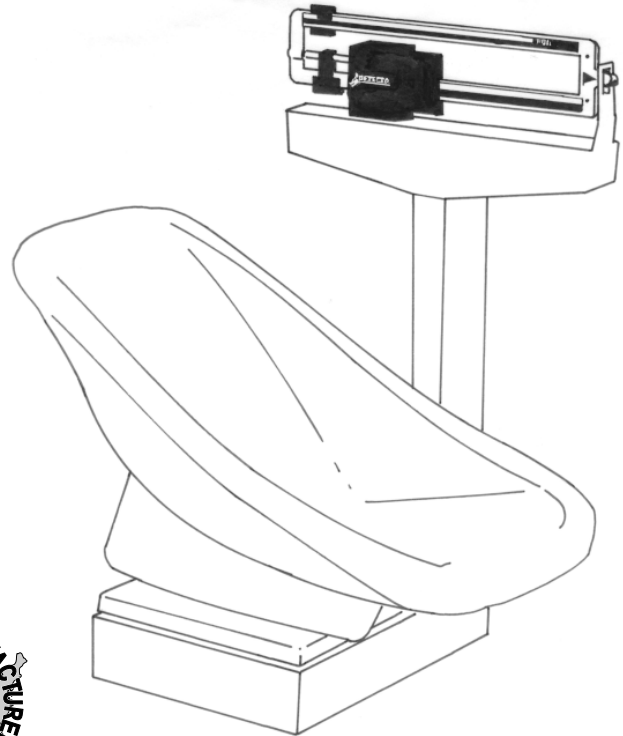

### Model 8432-CH Digital Tot Weigher

- High contrast, digital display
- Soft, foam padded, inclined chair seat slips on and off
- Nonskid pads
- Heavy-duty, rust-resistant understructure
- Heavy steel base and precision lever system
- Digital head can rotate 90° to either side
- Auto zero, auto shutoff, sleep, filtering, lock/release

#### Specifications

**Capacity:** 44 lb x .05 lb/20 kg x .02 kg (20g)  
**Display:** .7" high-contrast LCD  
**Power:** 6 "C" size Alkaline batteries (not included)  
**Color:** White with gray pad  
**Options:** 110 VAC in lieu of battery operation

### Model 459-CH Mechanical Tot Weigher

- Die-cast, dual-reading beam
- Soft, foam padded, inclined chair seat slips on and off
- Nonskid pads
- Heavy-duty, rust-resistant understructure
- Heavy steel base and precision lever system

#### Specifications

**Capacity:** 40 lb x .5 oz/17.5 kg x 10g  
**Display:** Dual reading beam  
**Color:** White with gray pad

Cardinal Scale reserves the right to improve, enhance and modify features and specifications without prior notice.