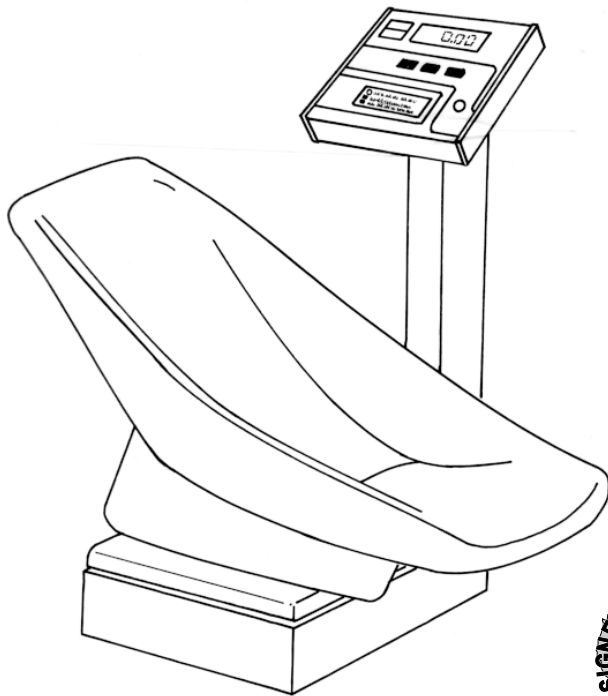

### Model 8432-CH Digital Tot Weigher

- High contrast, digital display
- Soft, foam padded, inclined chair seat slips on and off
- Nonskid pads
- Heavy-duty, rust-resistant understructure
- Heavy steel base and precision lever system
- Digital head can rotate 90° to either side
- Auto zero, auto shutoff, sleep, filtering, lock/release

#### Specifications

**Capacity:** 44 lb x .05 lb/20 kg x .02 kg (20g)  
**Display:** .7" high-contrast LCD  
**Power:** 6 "C" size Alkaline batteries (not included)  
**Color:** White with gray pad  
**Options:** 110 VAC in lieu of battery operation

### Model 459-CH Mechanical Tot Weigher

- Die-cast, dual-reading beam
- Soft, foam padded, inclined chair seat slips on and off
- Nonskid pads
- Heavy-duty, rust-resistant understructure
- Heavy steel base and precision lever system

#### Specifications

**Capacity:** 40 lb x .5 oz/17.5 kg x 10g  
**Display:** Dual reading beam  
**Color:** White with gray pad

Cardinal Scale reserves the right to improve, enhance and modify features and specifications without prior notice.