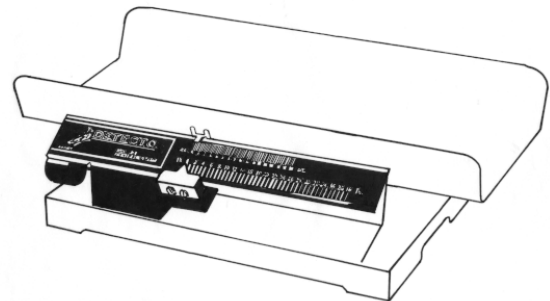

**PEDIATRIC & INFANT SCALES**

**Models 450 - 451 - 459**

450 Capacity: 130 lb x 1 oz  
 451 Capacity: 65 kg x 20 g  
 459 Capacity: 40 lb x .5 oz/17.5 kg x 10 g  
 Ship Wt: 33 lb  
 Tray: 22" x 14 3/4" x 4 1/2" washable polystyrene  
 Dimensions: 27" H x 22" W x 21" D  
 Color: White  
 Heavy-duty rust resistant understructure, die-cast easy-to-read beam

**Models 8435 - 8432**

8435 Capacity: 130 lb x .1 lb/40 kg x .02 g  
 Ship Wt: 33 lb  
 8432 Capacity: 40 kg x .02 g  
 Ship Wt: 38 lb  
 Tray: 22" x 14 3/4" x 4 1/2" washable polystyrene  
 Dimensions: 20 1/4" H x 22" W x 22" D  
 Color: White  
 Heavy-duty rust resistant understructure, easy-to-read .7" high, battery powered digital display

**Models 243 - 2431**

243 Capacity: 20 lb x 2 oz  
 2431 Capacity: 10 kg x 50 g  
 Ship Wt: 21 lb  
 Tray: 19" x 10 3/4" x 2 1/2" baked enamel  
 Dimensions: 10 1/2" H x 21" W x 19" D  
 Color: White  
 Springless balance beam, easy-to-read - blue graduations and numerals on white background

**Models 253 - 2531**

253 Capacity: 41 lb x .25 oz  
 2531 Capacity: 20.5 kg x 10 g  
 Ship Wt: 27 lb  
 Tray: 24" H x 11 1/2" W x 2 3/4" D baked enamel  
 Dimensions: 6 3/4" H x 24" W x 13 3/4" D  
 Colors: white and optional champagne  
 Easy-to-read springless balance beam