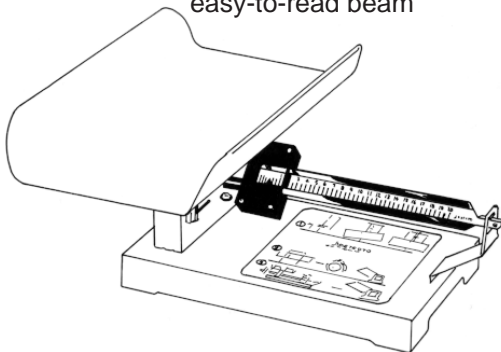

**Models 8435 - 8432**

8435 Capacity: 130 lb x .1 lb/40 kg x .02 g  
 Ship Wt: 33 lb  
 8432 Capacity: 40 kg x .02 g  
 Ship Wt: 38 lb  
 Tray: 22" x 14 3/4" x 4 1/2" washable polystyrene  
 Dimensions: 20 1/4" H x 22" W x 22" D  
 Color: White  
 Heavy-duty rust resistant understructure, easy-to-read .7" high, battery powered digital display