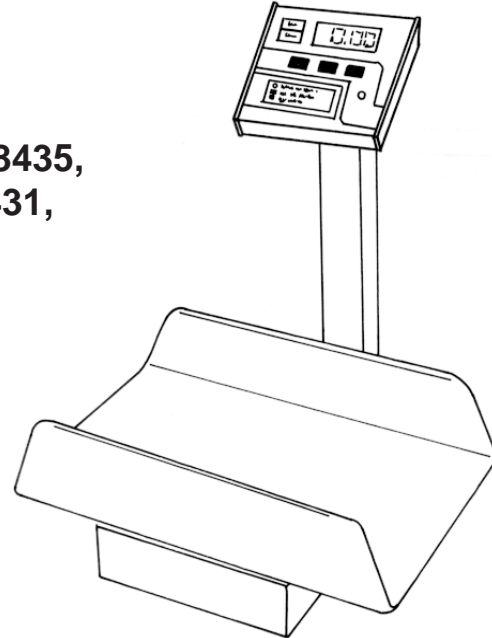

**PEDIATRIC & INFANT SCALES**

**Models 450 - 451 - 459**

450 Capacity: 130 lb x 1 oz  
 451 Capacity: 65 kg x 20 g  
 459 Capacity: 40 lb x .5 oz/17.5 kg x 10 g  
 Ship Wt: 33 lb  
 Tray: 22" x 14 3/4" x 4 1/2" washable polystyrene  
 Dimensions: 27" H x 22" W x 21" D  
 Color: White  
 Heavy-duty rust resistant understructure, die-cast easy-to-read beam

**Models 8435 - 8432**

8435 Capacity: 130 lb x .1 lb/40 kg x .02 g  
 Ship Wt: 33 lb  
 8432 Capacity: 40 kg x .02 g  
 Ship Wt: 38 lb  
 Tray: 22" x 14 3/4" x 4 1/2" washable polystyrene  
 Dimensions: 20 1/4" H x 22" W x 22" D  
 Color: White  
 Heavy-duty rust resistant understructure, easy-to-read .7" high, battery powered digital display

**Models 243 - 2431**

243 Capacity: 20 lb x 2 oz  
 2431 Capacity: 10 kg x 50 g  
 Ship Wt: 21 lb  
 Tray: 19" x 10 3/4" x 2 1/2" baked enamel  
 Dimensions: 10 1/2" H x 21" W x 19" D  
 Color: White  
 Springless balance beam, easy-to-read - blue graduations and numerals on white background

**Models 253 - 2531**

253 Capacity: 41 lb x .25 oz  
 2531 Capacity: 20.5 kg x 10 g  
 Ship Wt: 27 lb  
 Tray: 24" H x 11 1/2" W x 2 3/4" D baked enamel  
 Dimensions: 6 3/4" H x 24" W x 13 3/4" D  
 Colors: white and optional champagne  
 Easy-to-read springless balance beam