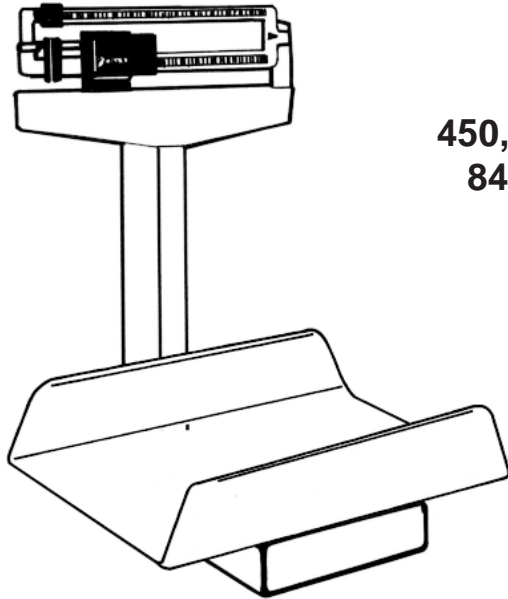

**PEDIATRIC & INFANT SCALES**

**Models 450 - 451 - 459**

450 Capacity: 130 lb x 1 oz  
 451 Capacity: 65 kg x 20 g  
 459 Capacity: 40 lb x .5 oz/17.5 kg x 10 g  
 Ship Wt: 33 lb  
 Tray: 22" x 14 3/4" x 4 1/2" washable polystyrene  
 Dimensions: 27" H x 22" W x 21" D  
 Color: White  
 Heavy-duty rust resistant understructure, die-cast easy-to-read beam

**Models 8435 - 8432**

8435 Capacity: 130 lb x .1 lb/40 kg x .02 g  
 Ship Wt: 33 lb  
 8432 Capacity: 40 kg x .02 g  
 Ship Wt: 38 lb  
 Tray: 22" x 14 3/4" x 4 1/2" washable polystyrene  
 Dimensions: 20 1/4" H x 22" W x 22" D  
 Color: White  
 Heavy-duty rust resistant understructure, easy-to-read .7" high, battery powered digital display

**Models 243 - 2431**

243 Capacity: 20 lb x 2 oz  
 2431 Capacity: 10 kg x 50 g  
 Ship Wt: 21 lb  
 Tray: 19" x 10 3/4" x 2 1/2" baked enamel  
 Dimensions: 10 1/2" H x 21" W x 19" D  
 Color: White  
 Springless balance beam, easy-to-read - blue graduations and numerals on white background

**Models 253 - 2531**

253 Capacity: 41 lb x .25 oz  
 2531 Capacity: 20.5 kg x 10 g  
 Ship Wt: 27 lb  
 Tray: 24" H x 11 1/2" W x 2 3/4" D baked enamel  
 Dimensions: 6 3/4" H x 24" W x 13 3/4" D  
 Colors: white and optional champagne  
 Easy-to-read springless balance beam