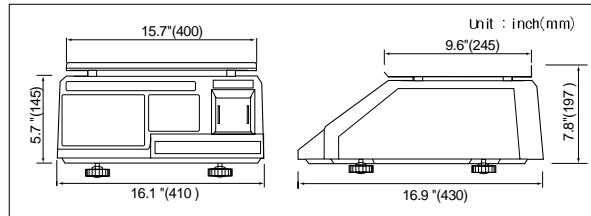

## SPECIFICATIONS

Model	1000-A	1000-B	1000-C
Weighing Capacity	30.00 × 0.01 lb, 15.000 × 0.005 kg		
Display Digit	5 / 6 / 7 (Weight / Unit / Total)		
Data Transfer	Scale to Scale PLU Data Transfer Scale to PC & PC to Scale Data Transfer		
Speed Keys	54 Speed Keys		
Preset Data	1000 PLU 56 Char/ PLU	200 PLU 456 Char/ PLU	600 PLU 300 Char/ PLU
Label Size	58 × 30mm(8000) 58 × 30mm(8000) 58 × 30mm(8000) 58 × 40mm(8010) 58 × 40mm(8010) 58 × 40mm(8010) 58 × 50mm(8030) 58 × 60mm(8020) 58 × 60mm(8020) 58 × 60mm(8040) 58 × 50mm(8030) 58 × 50mm(8030) 58 × 60mm(8040) 58 × 60mm(8040) 58 × 60mm(8040)		
	[Note] 8000 - Non UPC Label 8010 - UPC Label 8020 - UPC with Ingredient Label 8030 - Non UPC with Safe Handling 8040 - UPC Label with Safe Handling		
Power Source	AC 120V, 60Hz		
Power Consumption	Approx. 140W		
Operating Temperature	- 10°C ~ +40°C (14°F ~ 104°F)		
Platter (inch / mm)	15.7(W) × 9.6(D) / 400(W) × 245(D)		
Dimensions (inch / mm)	16.1(W) × 16.9(D) × 7.8(H) / 410(W) × 430(D) × 197(H)		

## LABEL FORMATS

(80% Of Original Size)

## DIMENSIONS

\* **LP-1000R Dimension**  
 16.1 (W) × 19.3 (D) × 23.6 (H) inch / 410 (W) × 490 (D) × 600 (H) mm

## OPTIONS

- Fish Platter : 17(W) × 11.25(D) inch / 428(W) × 284(D) mm
- LP 1000 PC Soft ware with Cable
- Wet Cover

\* Note : Pole display version or LP-1000R is not an option.  
 LP-1000R is another model & the pole display cannot be added to scales without one.